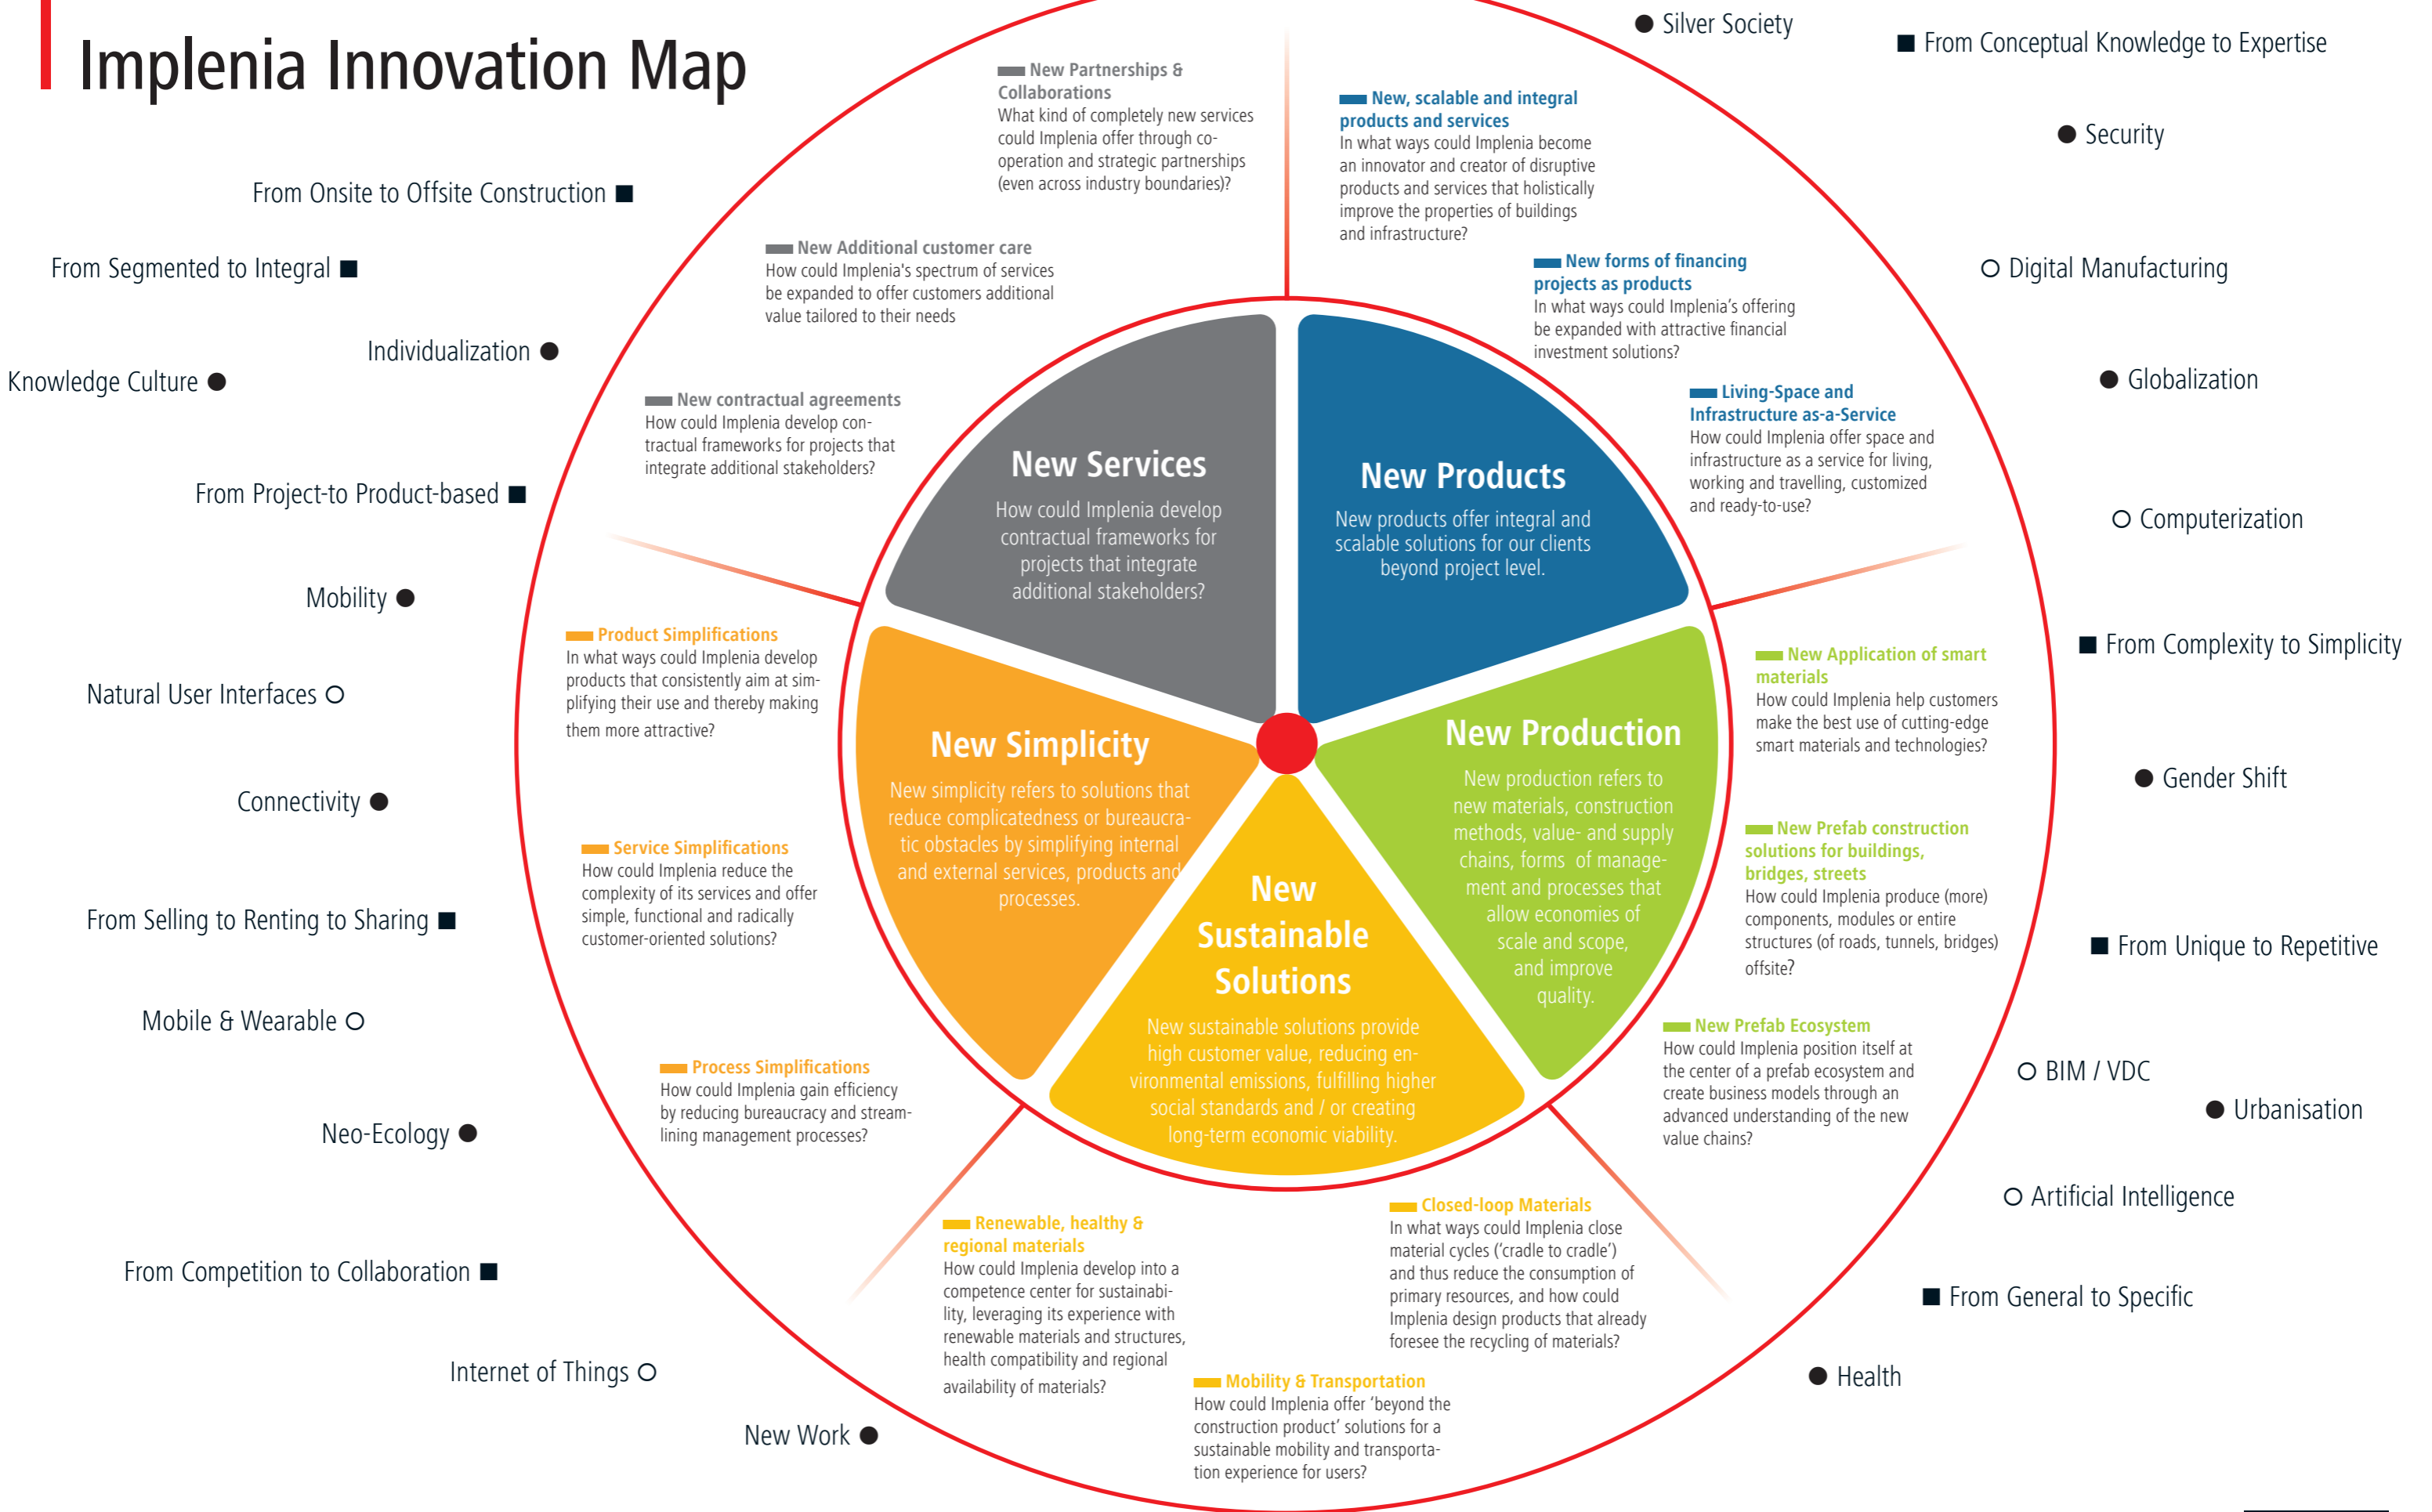

implenia.getkickbox.com

implenia[®]

Implenia Innovation Map

New Services

New Products

New Production

New Sustainable Solutions

New Simplicity

Implenia Innovation Map

Innovation Fields

derived from megatrends and industry shifts shall guide innovators to drive value for Implenia.

Opportunity Spaces

are concrete focus areas within a theme that serve as the basis for ideation

Catalysts

have enabling and/or accelerating effects on megatrends and trends. They are not trends in their own right. Currently, these are primarily technologies.

Shifts

are megatrends and catalysts in action. They represent concrete change patterns that can be observed in all dimensions of our individual lives and in society overall.

Megatrends

are big fundamental changes that affect individuals and society as a whole, globally, on all levels – economic, political, scientific. They are slow, long-term and resilient, containing trends and countertrends.