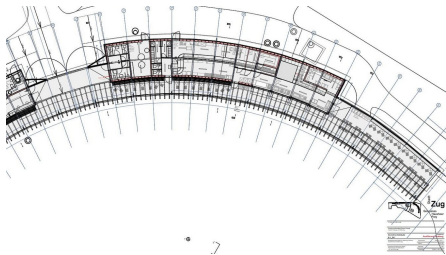

### SHORT DESCRIPTION

New construction and extension of the Zug lido - an arched timber building with a filigree lake façade, pergola, brise-soleil elements and precisely fitted exterior doors. Realized with Swiss wood and cellulose insulation.

### THE PROJECT

For the new construction and extension of the Zug lido, we were able to realize an architecturally special, arched timber construction - including exterior doors, gates and folding shutters. The lakeside façade is a particular highlight: it was designed as a filigree slatted screen and harmoniously combined with the pergola, the shade grid, the integrated bench and the surrounding brise-soleil elements. The exterior doors were precisely matched to the different façade types and blend almost invisibly into the overall picture.