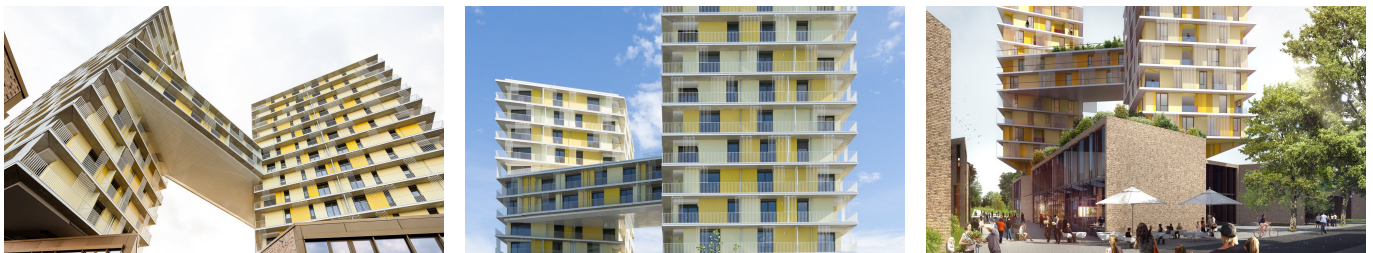

## High-rise residential building Hochpunkt H

### SHORT DESCRIPTION

Implenia is building a 48-meter-high residential building with rental and studio apartments, a kindergarten, commercial premises and communal gardens for a regular customer.

### THE PROJECT

As part of the currently largest site development project in Germany, the Franklin-Areal in Mannheim-Käfertal, Implenia is building a 48-metre-high residential building with rental and studio apartments, a kindergarten, commercial premises and communal gardens as part of a consortium. The design by haas cook zemmrich Studio 2050 envisages two-storey studio apartments in the base zone as a space for working and living as well as exhibitions and workshops. The roof area will be used for neighborhood gardens and meeting areas for the residents.

### SERVICES IN DETAIL

The high-rise residential building Hochpunkt H is the visual prelude to the urban quarter on Europa-Allee, the traffic-free, central axis of the area. The high-rise building will be conventionally constructed and architecturally symbolize the letter "H". This is the first letter of HOME - three other planned high-rise projects are designed accordingly.