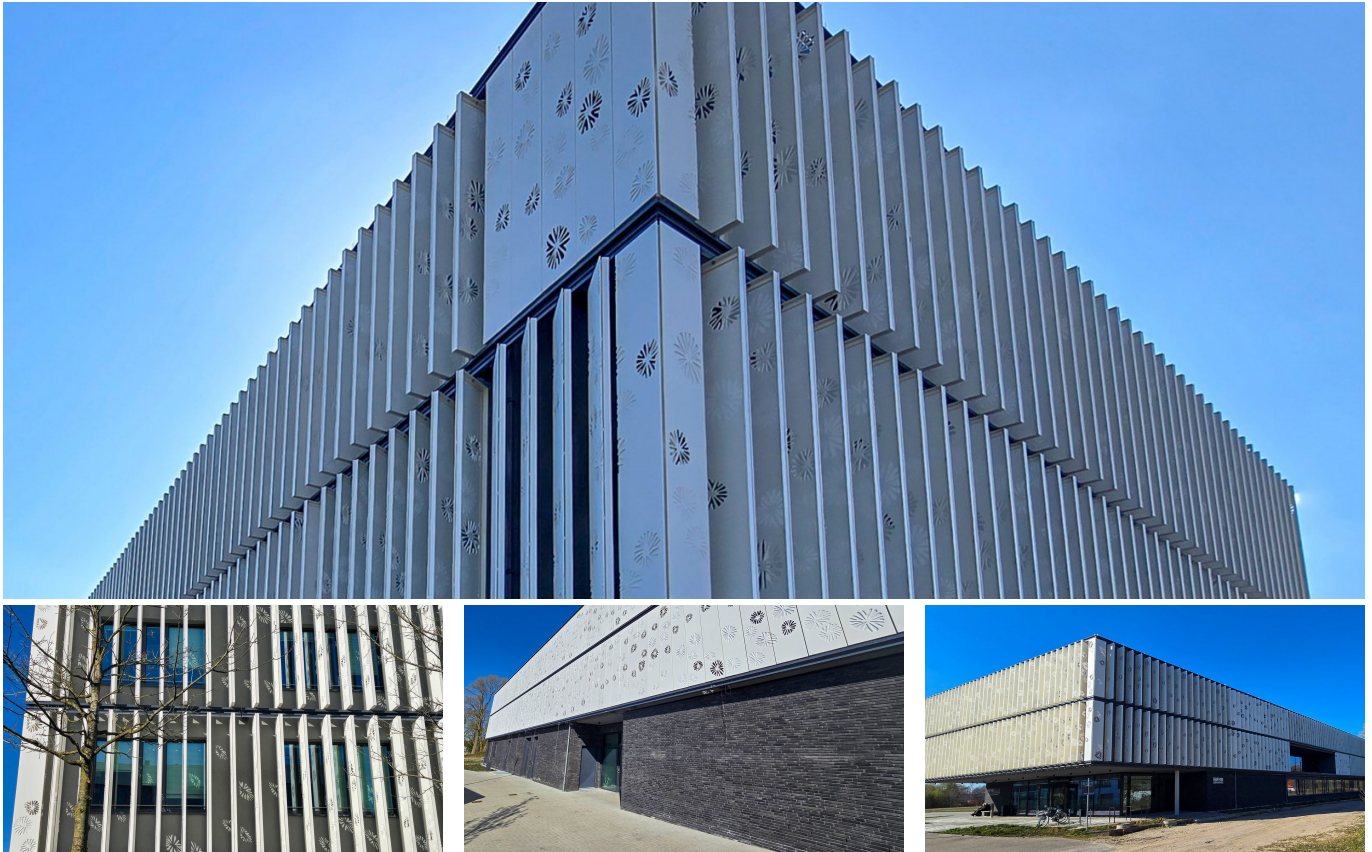

An "ecosystem" for the new building façade

SHORT DESCRIPTION

The Helmholtz Institute for Functional Marine Biodiversity (HIFMB) is building a new facility for biodiversity research in Oldenburg. Implenia is constructing the louvre facades.

THE PROJECT

The Alfred Wegener Institute Helmholtz Centre for Polar and Marine Research (Alfred Wegener Institute-AWI) is a research institute in Bremerhaven with over 1,000 employees*. The AWI currently intends to construct a new building for the Helmholtz Institute for Functional Marine Biodiversity at the University of Oldenburg (HIFMB). The HIFMB was founded in 2017 and is an institutional cooperation between the AWI and the Carl von Ossietzky University in Oldenburg.

By 2024, a three-story building with nearly 2,000 square meters of floor space will be constructed. In addition to 85 office workplaces, the building will also offer around 650 square meters of laboratory space, creating the best conditions for marine biodiversity research. Implenia is constructing the louvre facades.

- 17 t steel UK
- 680 m aluminum bearing profiles
- 569 pcs. acrylic-based lamellas 600x3.400
- 71 pcs. Motor drives

FURTHER INFORMATION

Picture: © HTP – Hidde Architekten GmbH

FACTS

Location	Ammerländer Heerstraße 231, Oldenburg , Germany
Status	completed
Construction volume (value of our services)	1 M EUR
Start of construction	April 2023
Completion	August 2023
Building owner	Alfred-Wegener-Institut Helmholtz-Zentrum für Polar- und Meeresforschung (AWI)
Architect	HTP – Hidde Architekten GmbH