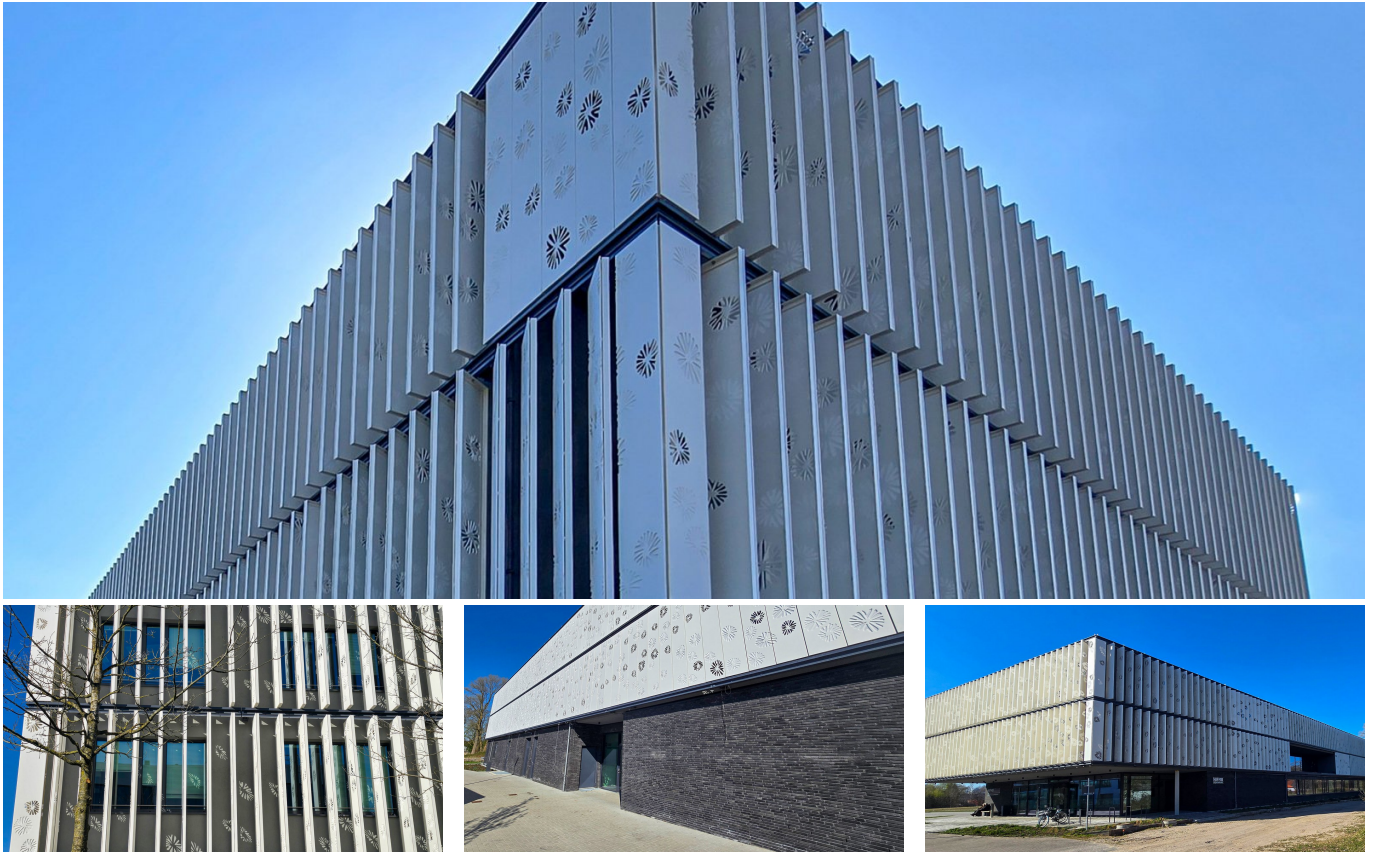

## An "ecosystem" for the new building façade

### SHORT DESCRIPTION

The Helmholtz Institute for Functional Marine Biodiversity (HIFMB) is building a new facility for biodiversity research in Oldenburg. Implenia is constructing the louvre facades.

### THE PROJECT

The Alfred Wegener Institute Helmholtz Centre for Polar and Marine Research (Alfred Wegener Institute-AWI) is a research institute in Bremerhaven with over 1,000 employees\*. The AWI currently intends to construct a new building for the Helmholtz Institute for Functional Marine Biodiversity at the University of Oldenburg (HIFMB). The HIFMB was founded in 2017 and is an institutional cooperation between the AWI and the Carl von Ossietzky University in Oldenburg.

By 2024, a three-story building with nearly 2,000 square meters of floor space will be constructed. In addition to 85 office workplaces, the building will also offer around 650 square meters of laboratory space, creating the best conditions for marine biodiversity research. Implenia is constructing the louvre facades.