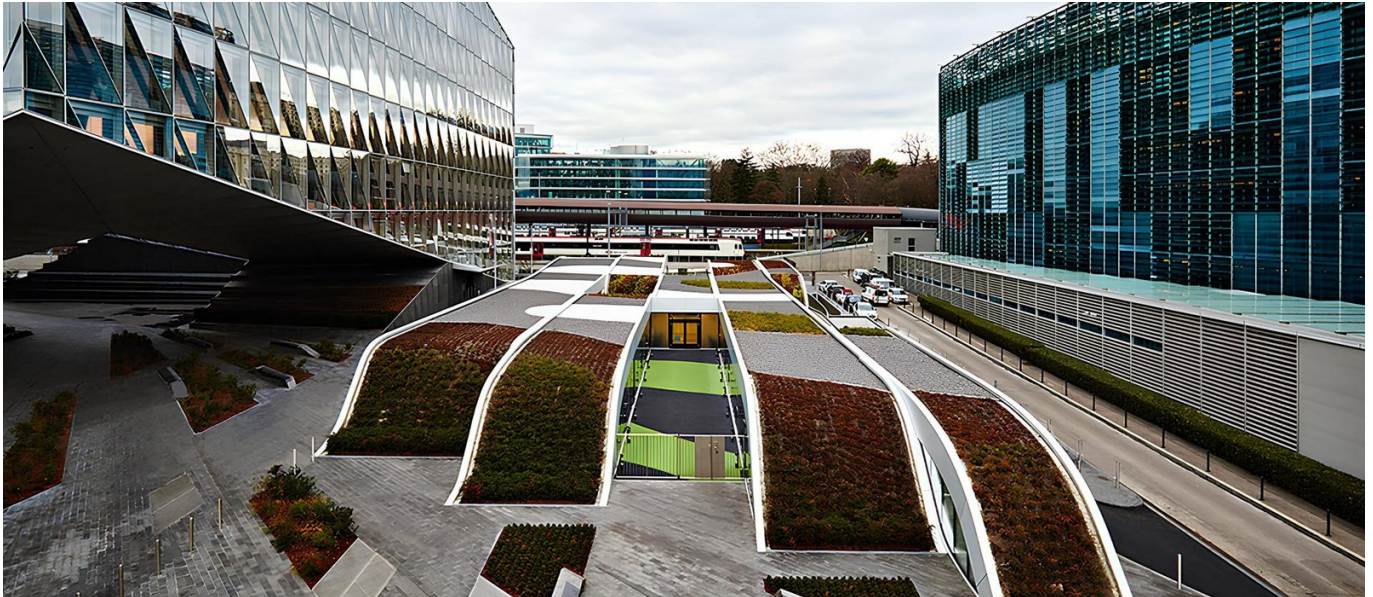

## Crèche Origami, Genève

### SHORT DESCRIPTION

Geneva shows its international dimension particularly on the right side of the lake, where permanent missions, headquarters of organisations and large companies have been located for almost a hundred years; in the 21st century, this area has experienced a new heyday with the construction of innovative buildings.

### THE PROJECT

Permanent missions, the headquarters of organisations or large companies - this part of the city has constantly evolved over the last hundred years. At the turn of the 21st century, it experienced a second spring with the construction of bold buildings that stood out from the previous, rather ordinary structure. The area between the SBB railway tracks, Avenue de la Paix and Rue Kazem-Radjavi has recently become home to the global headquarters of JTI (Japan Tobacco International). The nursery is being built in this dense and urban environment, with architecture designed as an inhabited landscape. Between the prestigious facades and the busy traffic routes, the daycare centre, which was financed by the company and inaugurated in August 2015, asserts its own identity. Five undulating, offset strips outline and shape the structure of the building.

### SERVICES IN DETAIL

This daycare centre is intended for the children of JTI employees and children residing in the city of Geneva and is the result of a successful public-private partnership. The entrance is a natural glide between the hills. As you enter, you discover play areas connected to the outdoor area, where the same waves are present. Its capacity of 104 places intelligently combines play, sleeping and garden areas, but also a kitchen and rooms for staff, all enveloped by a green roof. The day care centre prefers to draw its uniqueness from the way it varies a repetitive geometric principle.