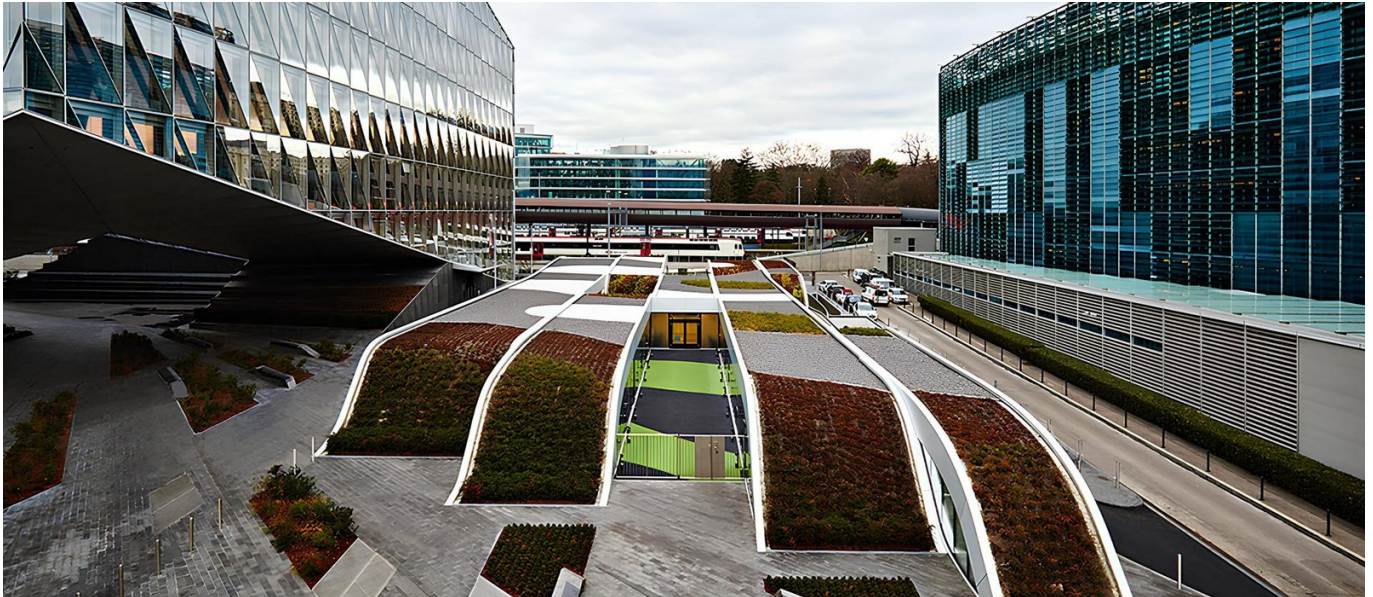

Crèche Origami, Genève

SHORT DESCRIPTION

Geneva shows its international dimension particularly on the right side of the lake, where permanent missions, headquarters of organisations and large companies have been located for almost a hundred years; in the 21st century, this area has experienced a new heyday with the construction of innovative buildings.

THE PROJECT

Permanent missions, the headquarters of organisations or large companies - this part of the city has constantly evolved over the last hundred years. At the turn of the 21st century, it experienced a second spring with the construction of bold buildings that stood out from the previous, rather ordinary structure. The area between the SBB railway tracks, Avenue de la Paix and Rue Kazem-Radjavi has recently become home to the global headquarters of JTI (Japan Tobacco International). The nursery is being built in this dense and urban environment, with architecture designed as an inhabited landscape. Between the prestigious facades and the busy traffic routes, the daycare centre, which was financed by the company and inaugurated in August 2015, asserts its own identity. Five undulating, offset strips outline and shape the structure of the building.

SERVICES IN DETAIL

This daycare centre is intended for the children of JTI employees and children residing in the city of Geneva and is the result of a successful public-private partnership. The entrance is a natural glide between the hills. As you enter, you discover play areas connected to the outdoor area, where the same waves are present. Its capacity of 104 places intelligently combines play, sleeping and garden areas, but also a kitchen and rooms for staff, all enveloped by a green roof. The day care centre prefers to draw its uniqueness from the way it varies a repetitive geometric principle.