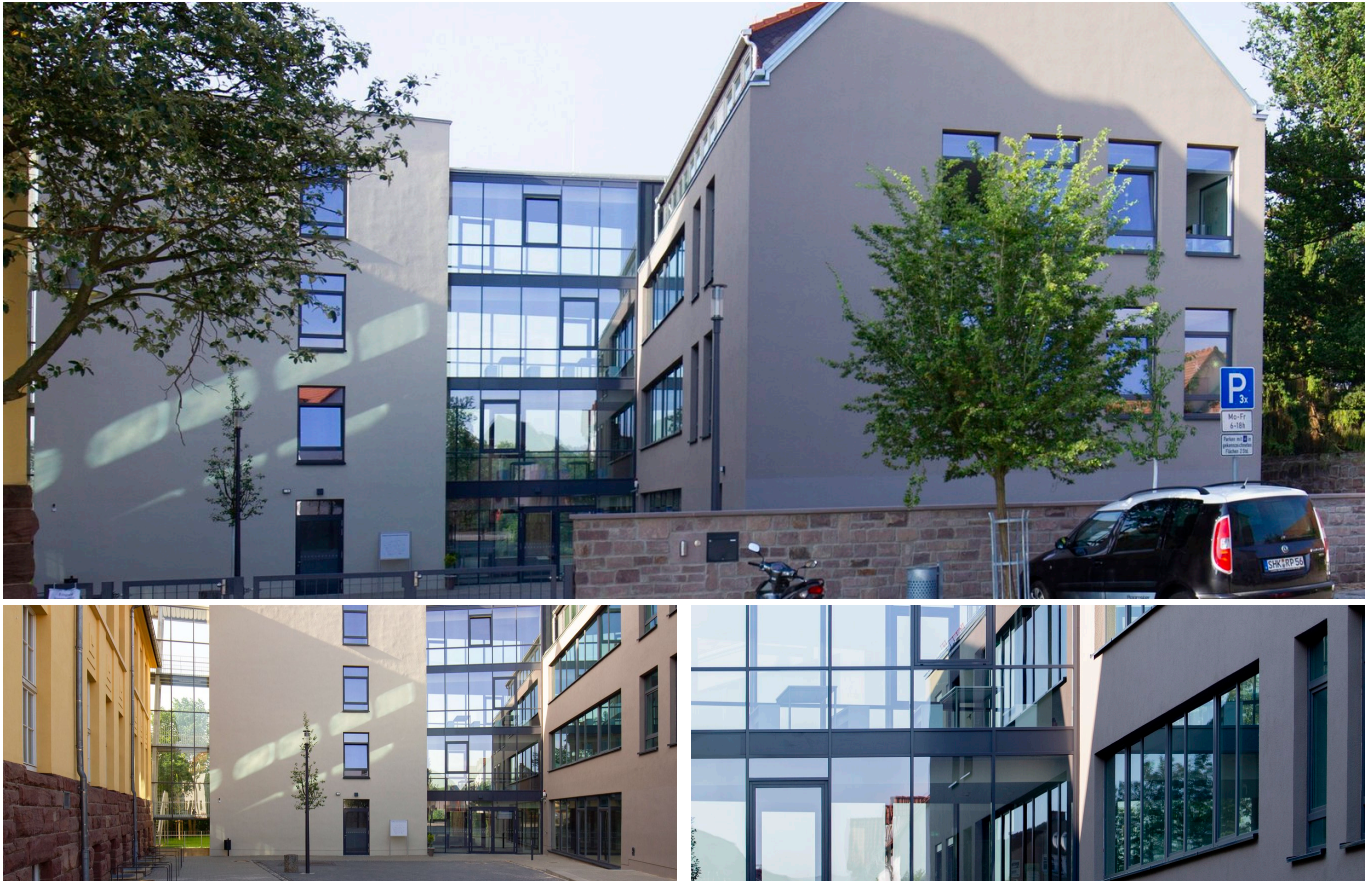

### SHORT DESCRIPTION

Implenia completed extension work on the school in Bürgel, in the Saale-Holzland district of Thuringia. The two new buildings are connected to the existing site by a connecting structure.

### THE PROJECT

In 2018, the construction of the new school buildings was the largest construction project to take place in the district of Saale-Holzland. Two school buildings were added to Bürgel school and connected to the old school building via a connecting structure. After a call for bids that was put out across Europe, the Implenia Buildings branch in Jena won the contract.

### SERVICES IN DETAIL

- A three-storey building with a gabled roof occupies the north-westerly end of the site, its gable facing the forecourt. It allows the historical main building of the school to take centre stage, ensuring that the focus remains on the latter. A second building is positioned in the southern section of the site.

- The Jena branch office was tasked with completing all the necessary planning and construction work, as well as providing the interim financing for the construction project, on the basis of a functional description of construction services and a spatial planning programme.
- With a usable area of some 2,200 m<sup>2</sup>, the newly constructed buildings were handed over to the district of Saale-Holzland in late 2018.