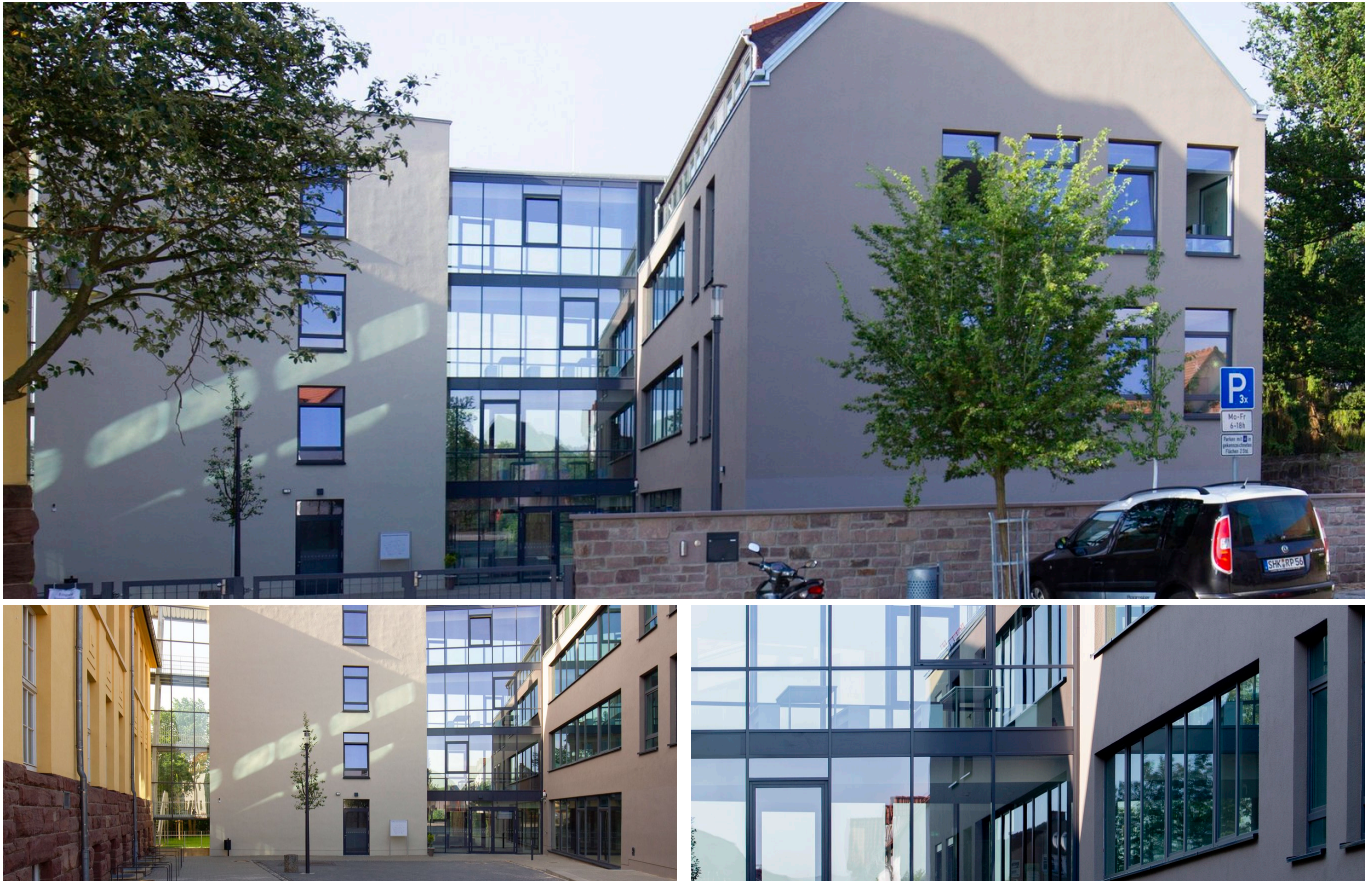

Bürgel comprehensive school

SHORT DESCRIPTION

Implenia completed extension work on the school in Bürgel, in the Saale-Holzland district of Thuringia. The two new buildings are connected to the existing site by a connecting structure.

THE PROJECT

In 2018, the construction of the new school buildings was the largest construction project to take place in the district of Saale-Holzland. Two school buildings were added to Bürgel school and connected to the old school building via a connecting structure. After a call for bids that was put out across Europe, the Implenia Buildings branch in Jena won the contract.

SERVICES IN DETAIL

- A three-storey building with a gabled roof occupies the north-westerly end of the site, its gable facing the forecourt. It allows the historical main building of the school to take centre stage, ensuring that the focus remains on the latter. A second building is positioned in the southern section of the site.

- The Jena branch office was tasked with completing all the necessary planning and construction work, as well as providing the interim financing for the construction project, on the basis of a functional description of construction services and a spatial planning programme.
- With a usable area of some 2,200 m², the newly constructed buildings were handed over to the district of Saale-Holzland in late 2018.